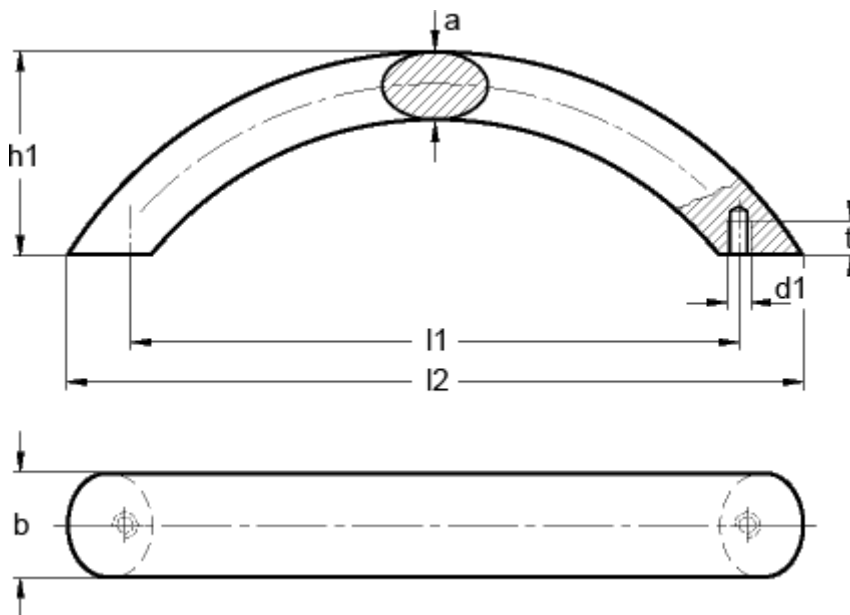

Article number: 20091150

Description: E+G Arch handle GN 565.4-20-160-A-RS

Measures

a	= 13
b	= 20
d1	= M6
h1	= 51
l1	= 160
l2	= 185
t min	= 8.5